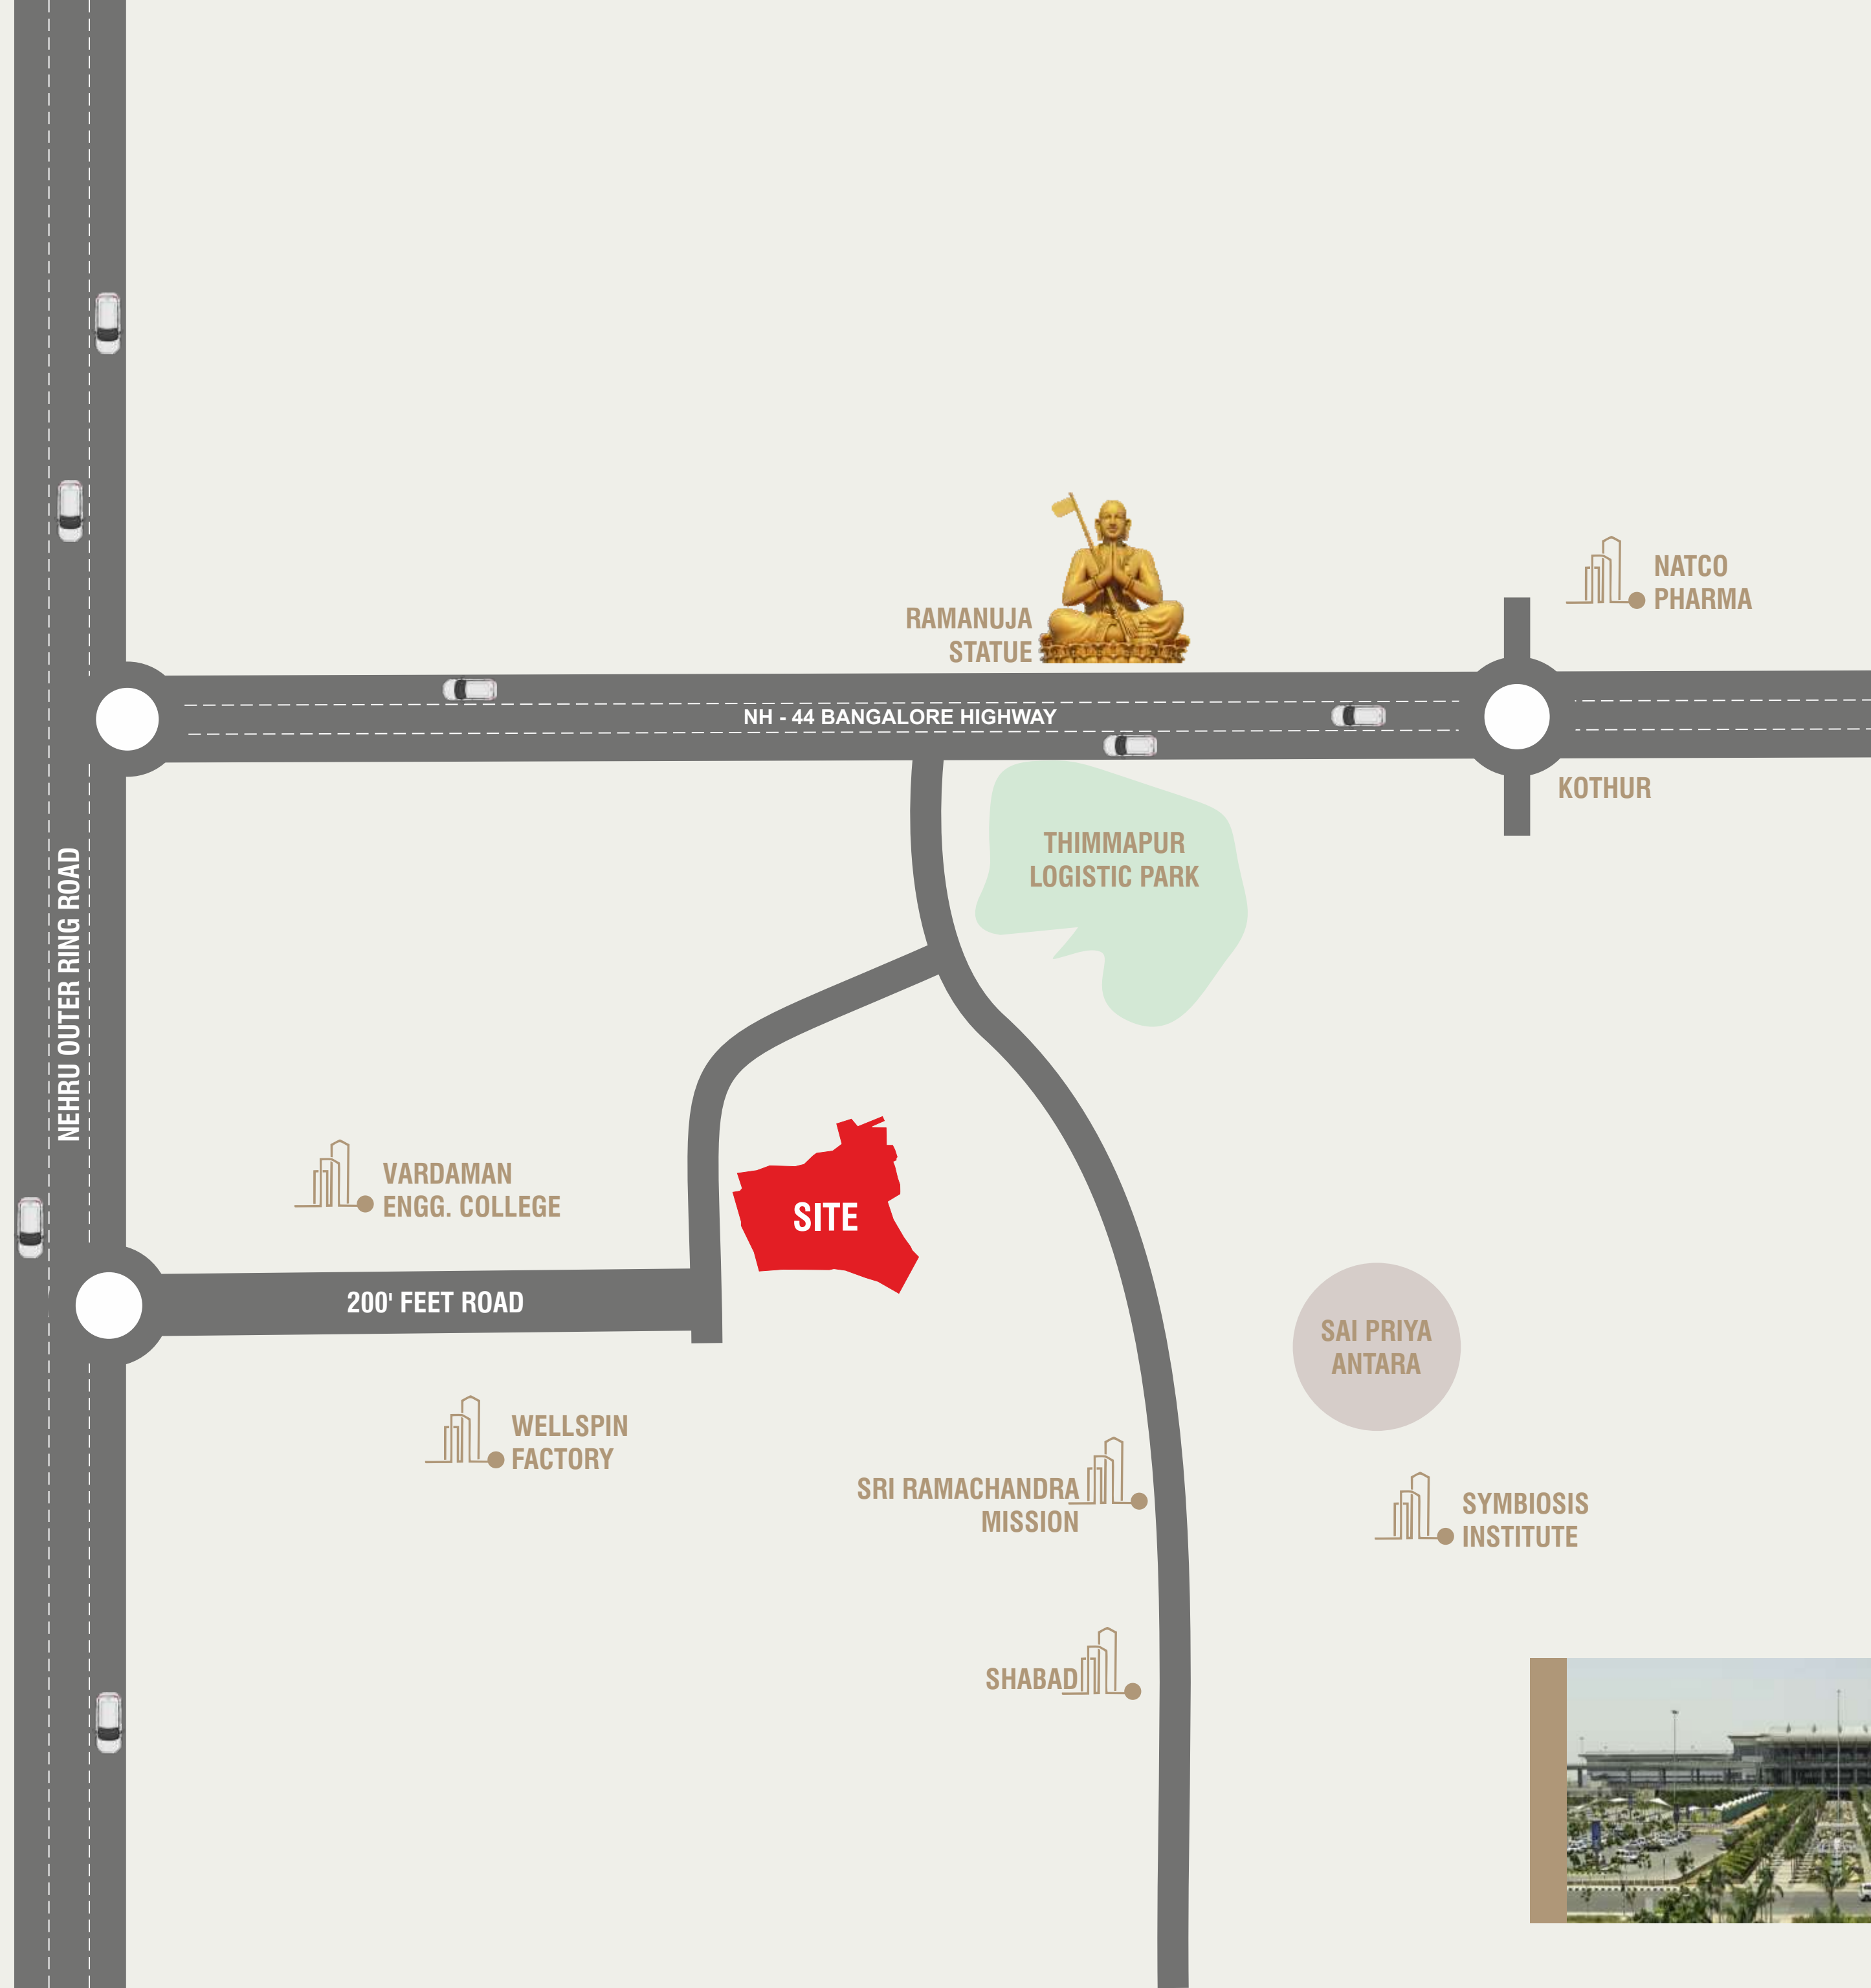

116  
**PARAMOUNT**  
A VENTURE BY SAI PRIYA GROUP

**Paramount**  
drive.

**drive by  
a most  
modern and  
developed  
infrastructure.**

ORR  
**15 mins**

Airport  
**20 mins**

Novotel  
**25 mins**

Shamshabad  
**20 mins**